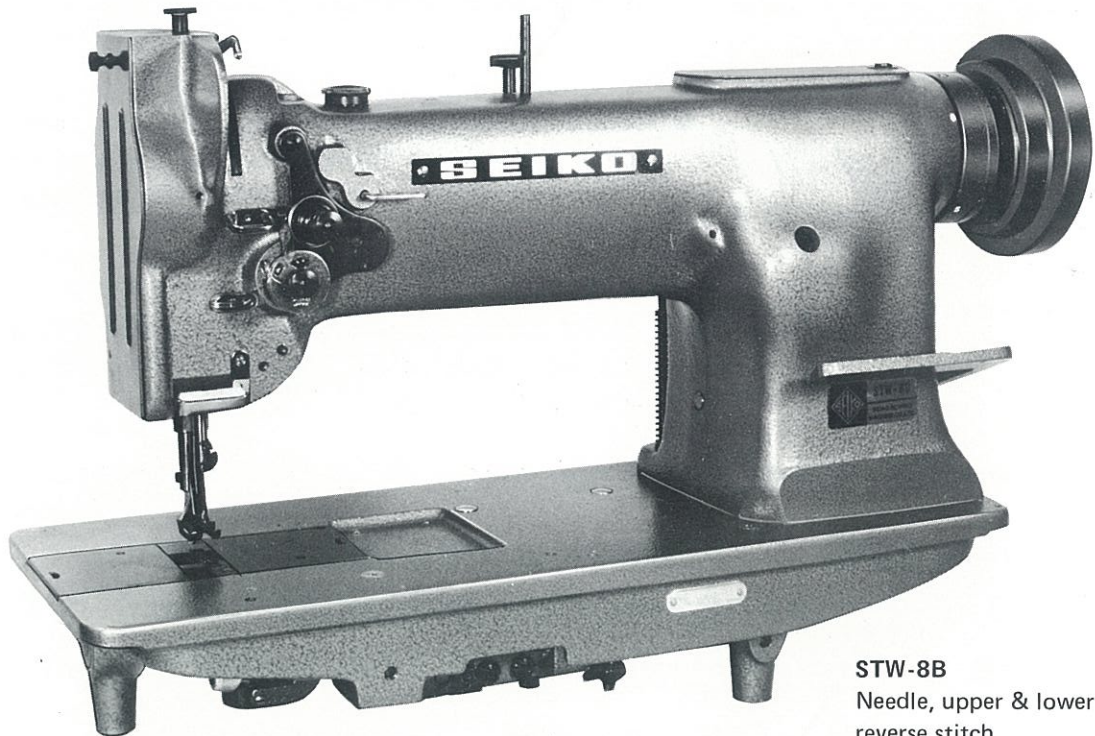

SEIKO

STW Series

High Speed, Single Needle/Two Needle Lockstitch Machine

STW-8B
Needle, upper & lower feed
reverse stitch

SINGLE NEEDLE

with

Reverse feed

Synchronized binder

Synchronized piping binder

Trimmer

STW-7B/STW-8B

STW-7BV/STW-8BV

STW-7BVP/STW-8BVP

STW-8BVPM

TWO NEEDLE

with